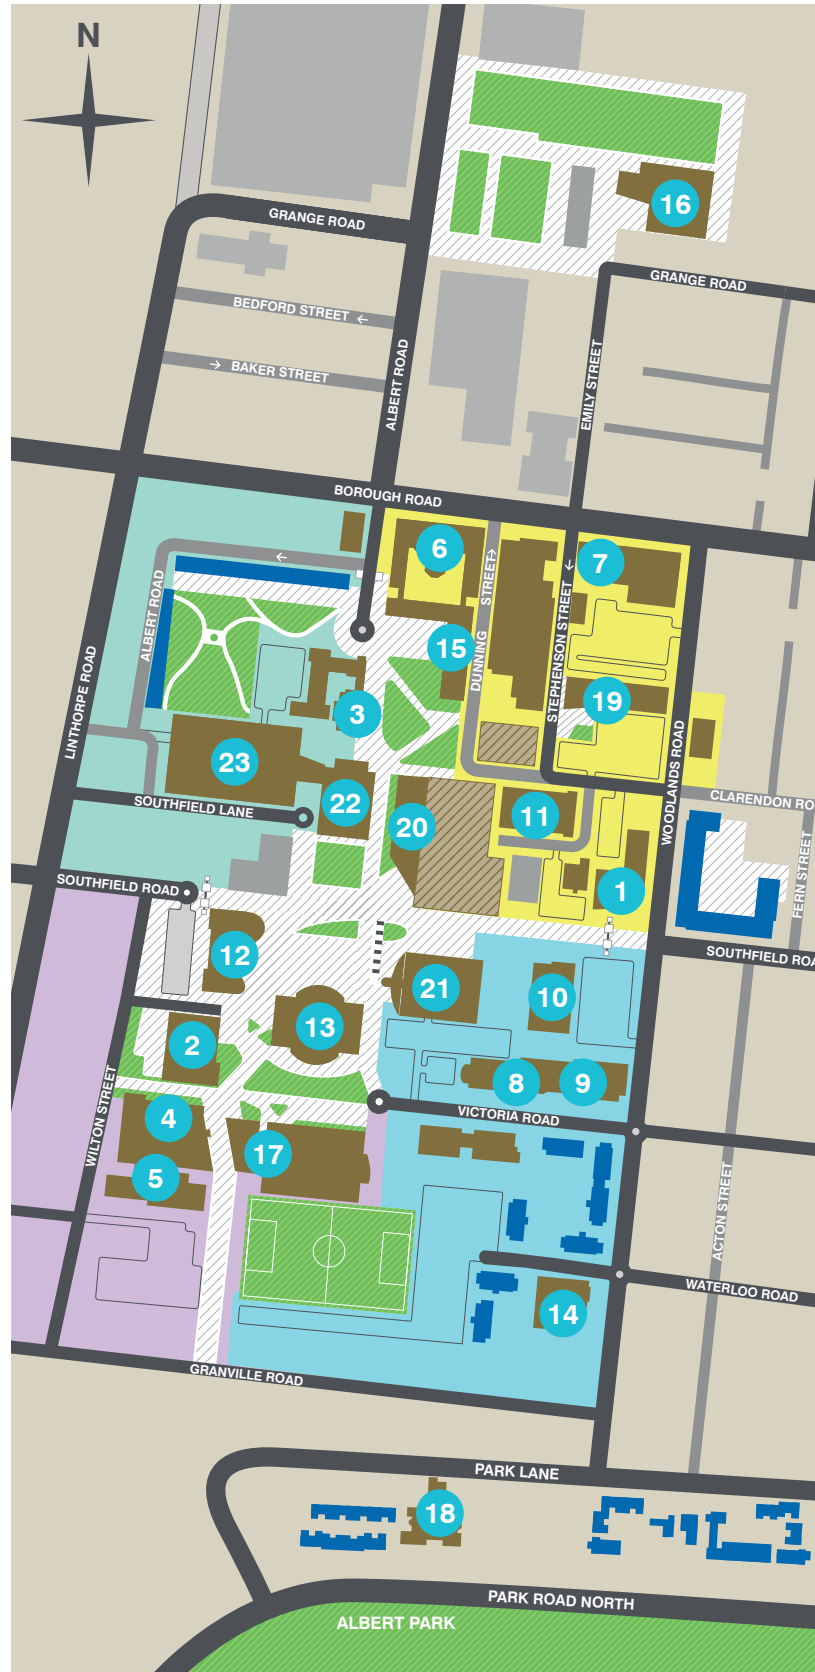

**THINK
BEFORE YOU
DRINK**

1	Athena	Ground floor
2	BIOS	All floors, near north wc
3	Buttery	Ground floor, near wc
4	Centuria	Ground floor, near wc
5	Centuria South	Ground floor, near vending machine
6	Constantine	First floor, near ladies' wc. CG.18, near vending machines
7	Cook	Ground floor, entrance
8	Europa IT	Ground floor, corridor 1
9	Europa OLTC	Corridor, near plant room
10	Greig	G0.51, near disabled wc
11	Orion	Ground floor, near wc First floor
12	The Curve	All floors
13	The Library	Ground floor, near vending machines. First and second floors near wc
14	Mercuria	Ground floor, kitchen area
15	Middlesbrough Tower	Corridor, near MG.02
16	MIMA	Ground floor
17	Olympia / The Gym	Ground floor (gym area). First floor near fitness studio
18	Parkside West Offices	PSW0.38, near kitchen
19	Phoenix	Ground, first and third floors, near wc
20	Student Life	All floors
21	Students' Union	First floor, near wc. Second floor, rear of Studio and free drinking water at the bars
22	Themis	The Garden
23	Themis West	First and second floors, open areas

There is also a water refill station in the ground floor dining area in ATMOS.

Help reduce plastic waste
Free water refill stations are available on campus