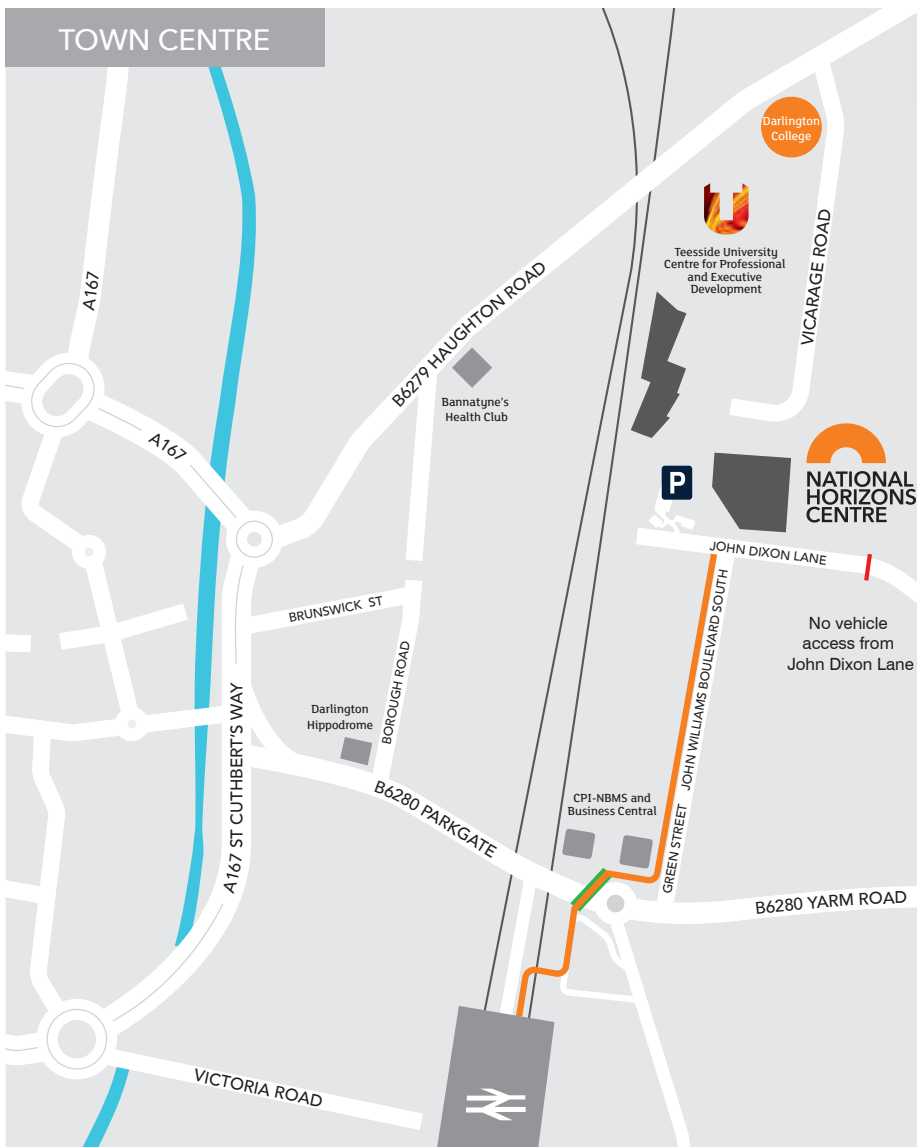

## HOW TO FIND US

Located at Darlington's Central Park, alongside the Centre for Process Innovation's National Biologics Manufacturing Centre and Teesside University's Centre for Professional and Executive Development, the NHC sits next to the East Coast Main Line, placing it two and a half hours from London by rail, and within easy access of the A1 and three regional airports.

### BY TRAIN / WALKING

As you leave the station take the footbridge over the railway line and then take the new Parkgate footbridge which links Darlington Station and Central Park. Continue past the CPI building on to Green Street and you will see the National Horizons Centre straight ahead.

Walking and cycling Route

### BY CAR

The National Horizons Centre building is located on John Dixon Lane, and is accessed via Green Street from Yarm Road.

**For Satellite Navigation use DL1 1GP**

This will bring you to the CPI building which is located at the end of Green Street.