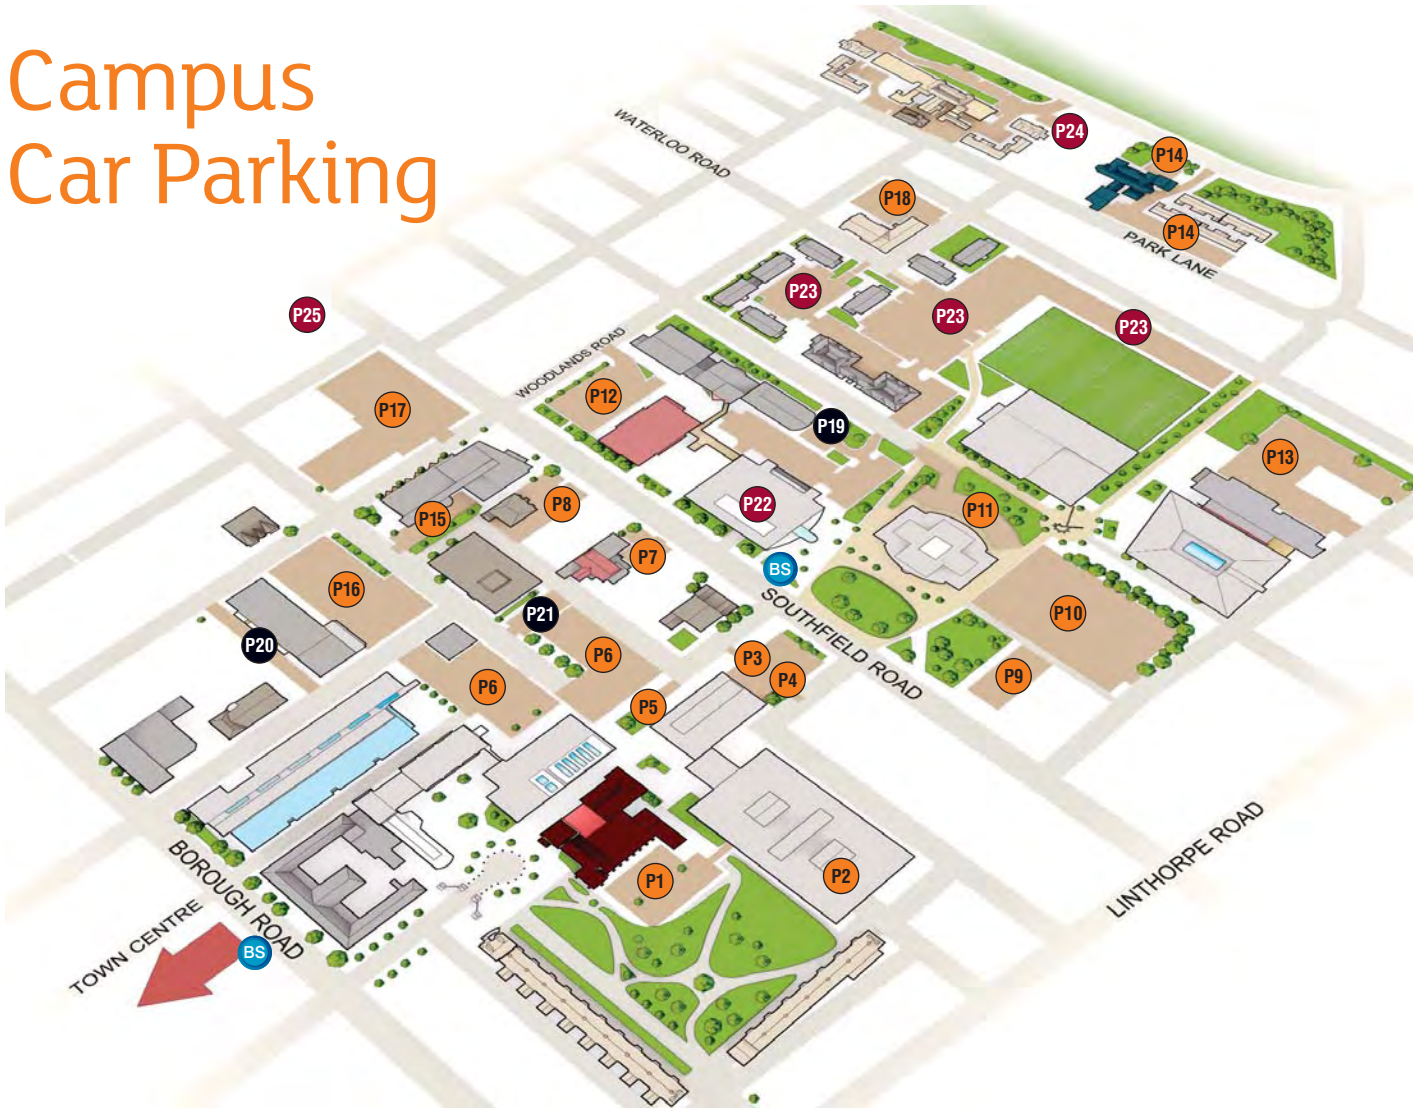

# Campus Car Parking

## Staff

- P1** Duke
- P2** Clarendon (underneath the Clarendon Building)
- P3** Roadside East
- P4** Roadside West
- P5** Tulane
- P6** Quadrangle
- P7** Aurora
- P8** Zenith
- P9** Stanford

- P10** Sage
- P11** Crescent
- P12** Columbia
- P13** Yale
- P14** Parkside West (staff and resident students)
- P15** Princeton
- P16** Berkeley
- P17** Cornell
- P18** Penn

## Visitors

- P19** Enterprise
- P20** Harvard
- P21** Quadrangle (Reserved section)

## Students

- P22** Union - Short Stay Pay & Display (students only) (underneath the Students' Union Building)
- P23** Middletown – Short Stay Pay & Display (students only)
- P24** Parkside East – All Day Pay & Display (staff and students)
- P25** Dartmouth – All Day Pay & Display (staff and students)