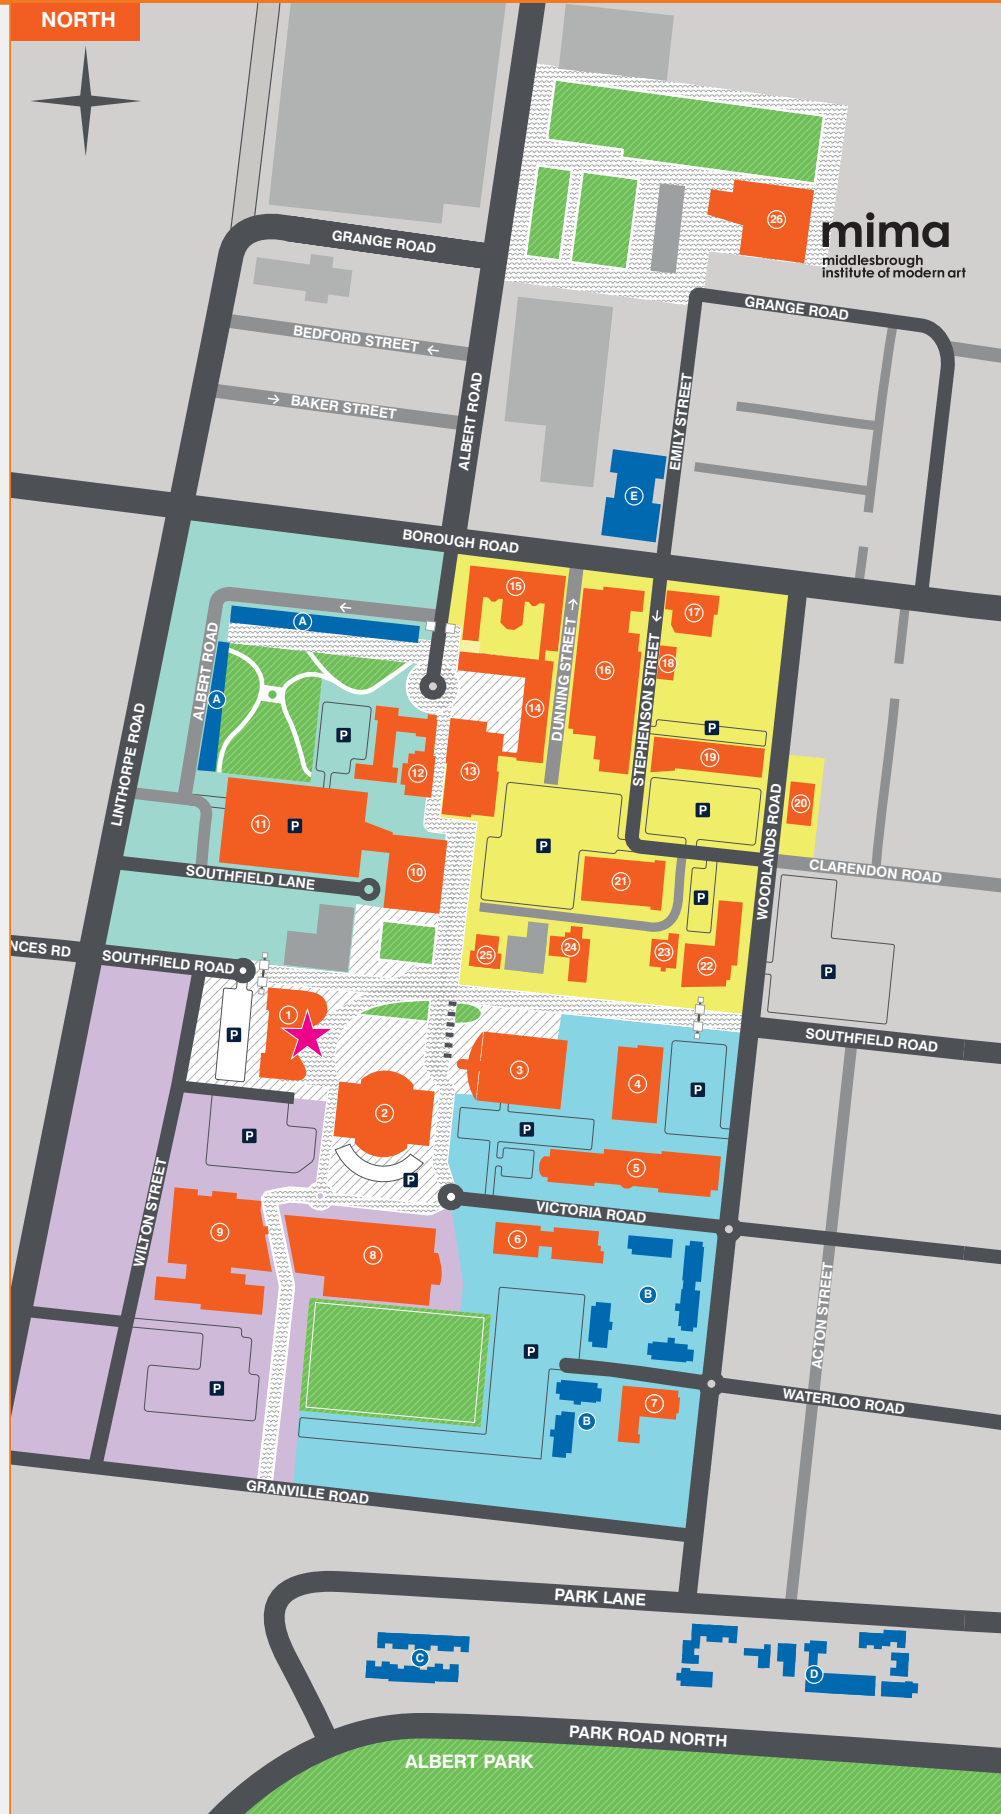

Campus Map

Teesside University

UNIVERSITY BUILDINGS

CAMPUS HEART

- 1 The Curve (T)
- 2 Library (L)
- 3 Students' Union

Campus Heart is a designated smoke free zone.

BLUE ZONE

- 4 Greig (G)
- 5 Europa (IT & OL)
- 6 Victoria (VR)
- 7 Mercuria (MC)

PURPLE ZONE

- 8 Olympia (OLY)
- 9 Centuria (H)

GREEN ZONE

- 10 Student Centre (SC)
- 11 Clarendon (CL)
- 12 Waterhouse (W)

YELLOW ZONE

- 13 Brittan (BRT)
- 14 Middlesbrough Tower (M)
- 15 Constantine (C)
- 16 Stephenson (IC)
- 17 Cook (CK)
- 18 Foster (F)
- 19 Phoenix (P)
- 20 Education House
- 21 Orion (CE)
- 22 Athena (A)
- 23 University House (UH)
- 24 Aurora (AH)
- 25 Centre House (CH)

- 26 mima
Middlesbrough Institute of Modern Art

★ Main Entrance

ACCOMMODATION

- A King Edward's Square
- B Woodlands Halls
- C West Parkside Village
- D East Parkside Village
- E Teesside Central Halls

mima
middlesbrough
institute of modern art