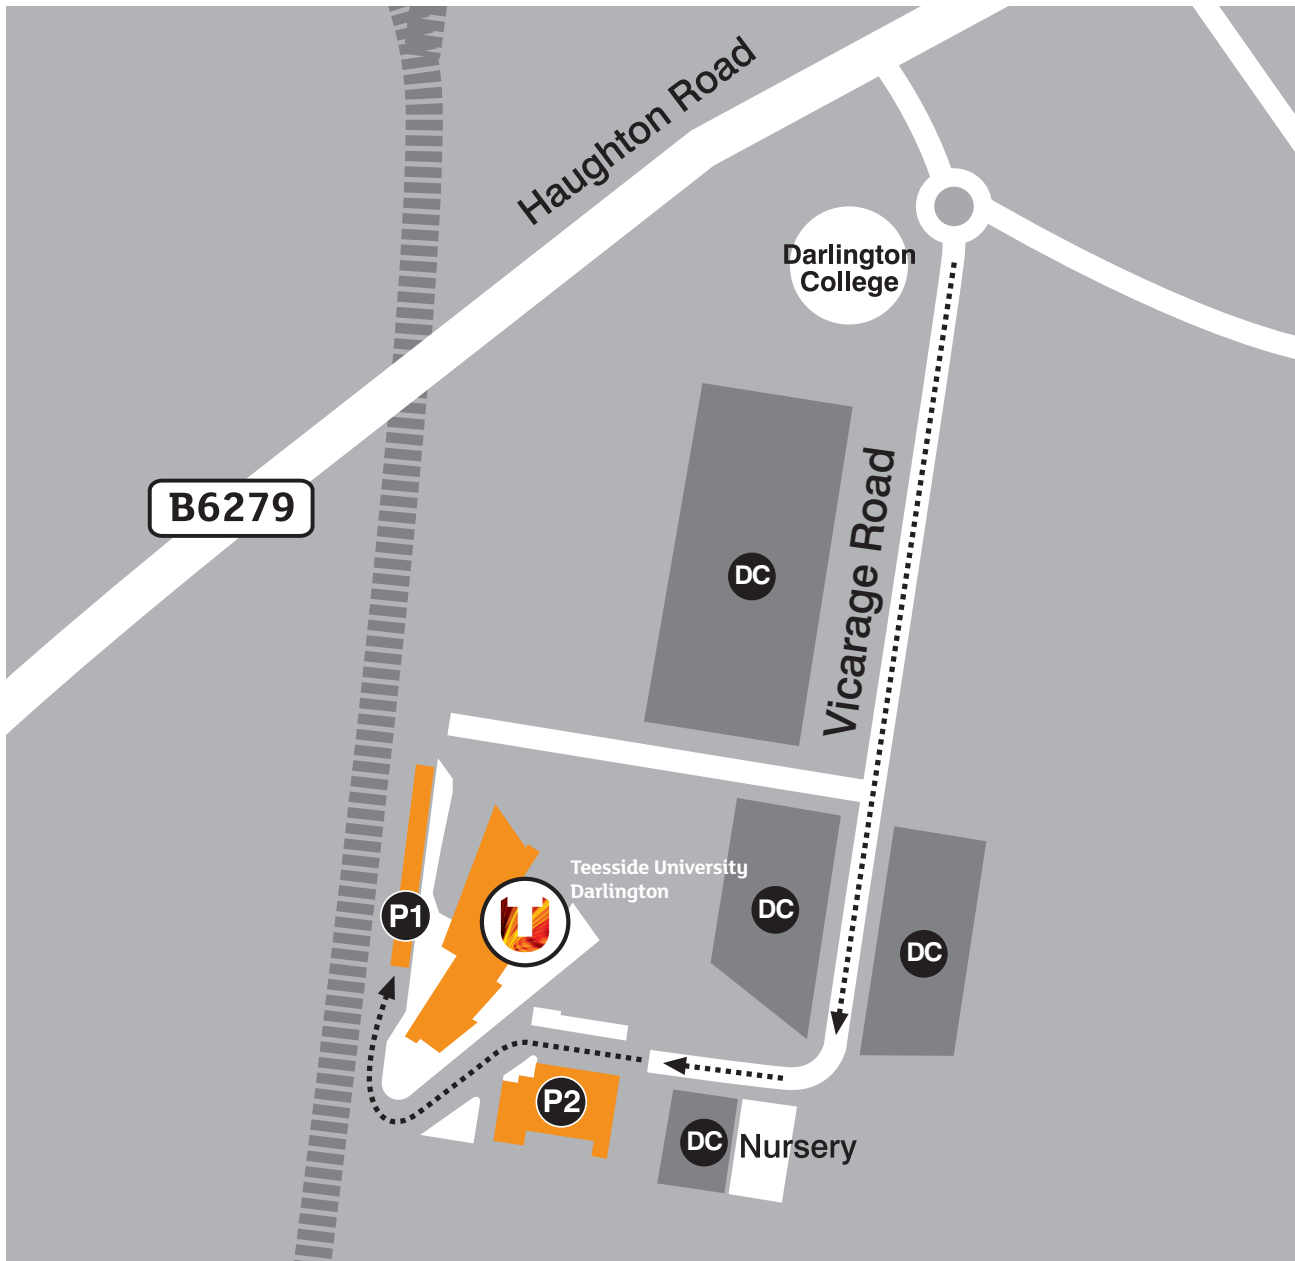

Darlington Campus

CAR PARKING

Teesside University Darlington

Vicarage Road
Darlington
DL1 1JW

T: 01642 738777
tees.ac.uk/darlington

- P1** **P2** Teesside University Darlington Campus car parks
- DC** Darlington College car park

Please park in Teesside University Darlington Campus car parks only.

A spark of **inspiration** 