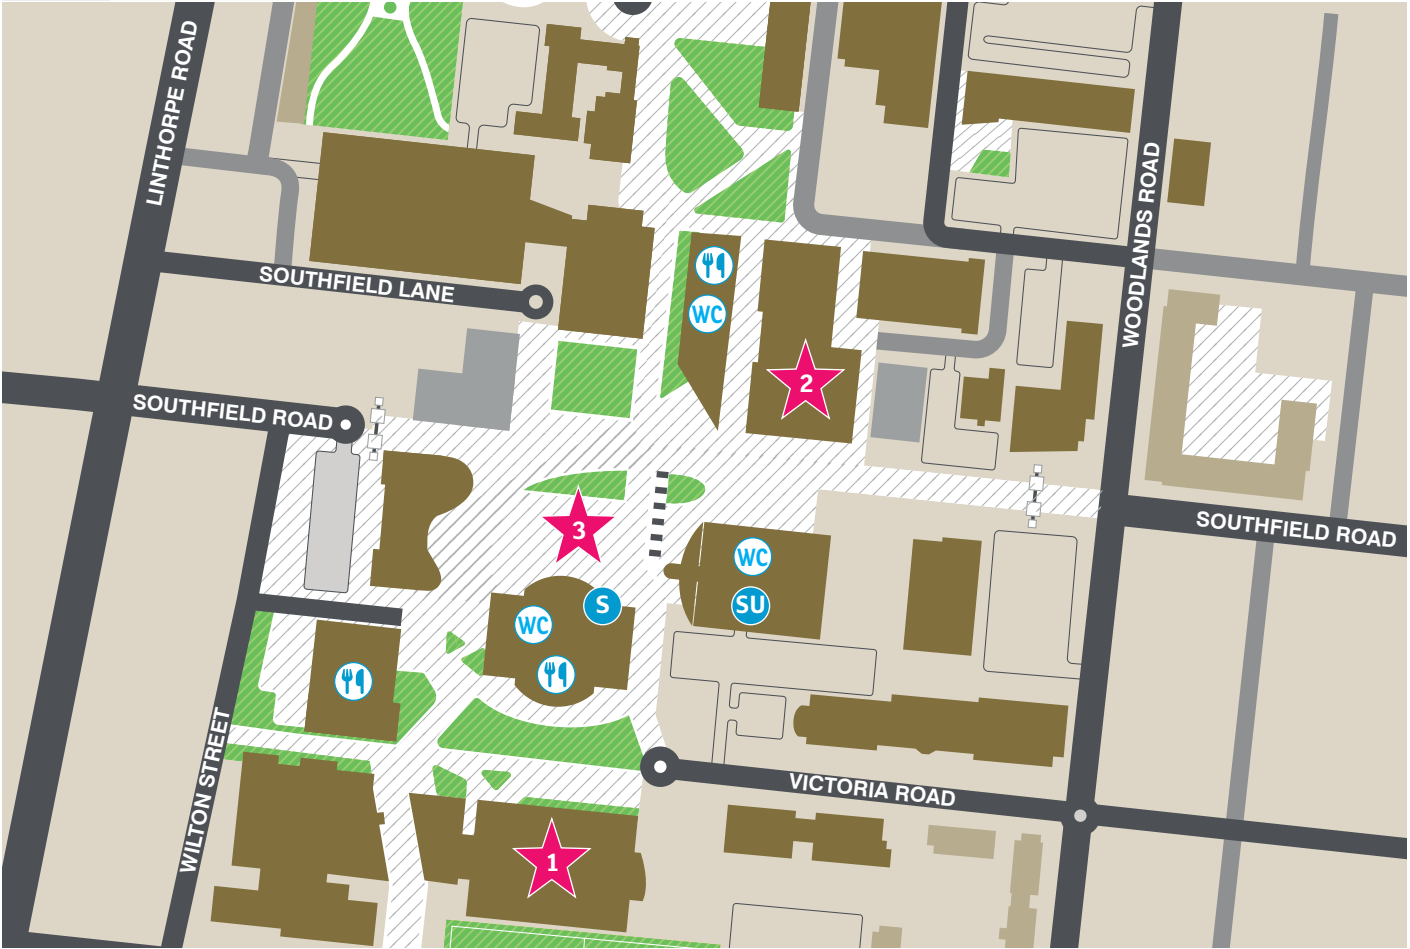

## CAMPUS MAP

↑↑  
Train station  
Town centre

-  Graduation support hub: wristband collection, gowning, photography (Olympia)

---

-  Ceremony venue (Digital Life)

---

-  Refreshments and ceremony viewing area (Campus Heart)

---

-  Family area, ceremony viewing area, changing facilities (Students' Union)

---

-  Security, lost child point, first aid (Library)

---

-  Catering points

---

-  Toilets (Students' Union/Student Life/Library)

## MIDDLESBROUGH TOWN CENTRE