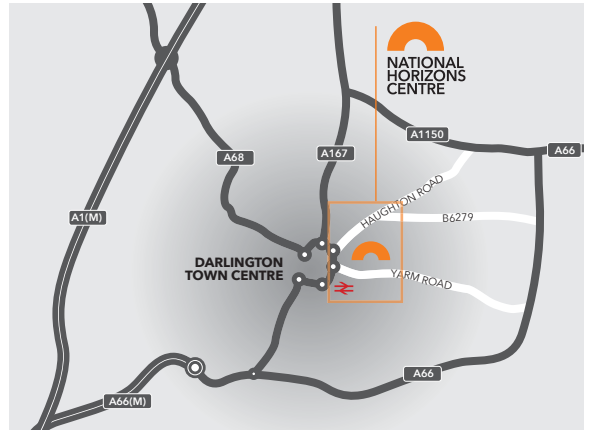

A UK CENTRE OF EXCELLENCE FOR THE BIOSCIENCE INDUSTRY

HOW TO FIND US

Located at Darlington's Central Park, alongside the Centre for Process Innovation's National Biologics Manufacturing Centre and Teesside University's Centre for Professional and Executive Development, the NHC sits next to the East Coast Main Line, placing it two and a half hours from London by rail, and within easy access of the A1 and three regional airports.

BY TRAIN / WALKING

As you leave the station take the footbridge over the railway line and then take the new Parkgate footbridge which links Darlington Station and Central Park. Continue past the CPI building on to Green Street and you will see the National Horizons Centre straight ahead.

Walking and cycling Route

BY CAR

The National Horizons Centre building is located on John Dixon Lane, and is accessed via Green Street from Yarm Road.

For Satellite Navigation use DL1 1GL

This will bring you to the CPI building which is located at the end of Green Street.