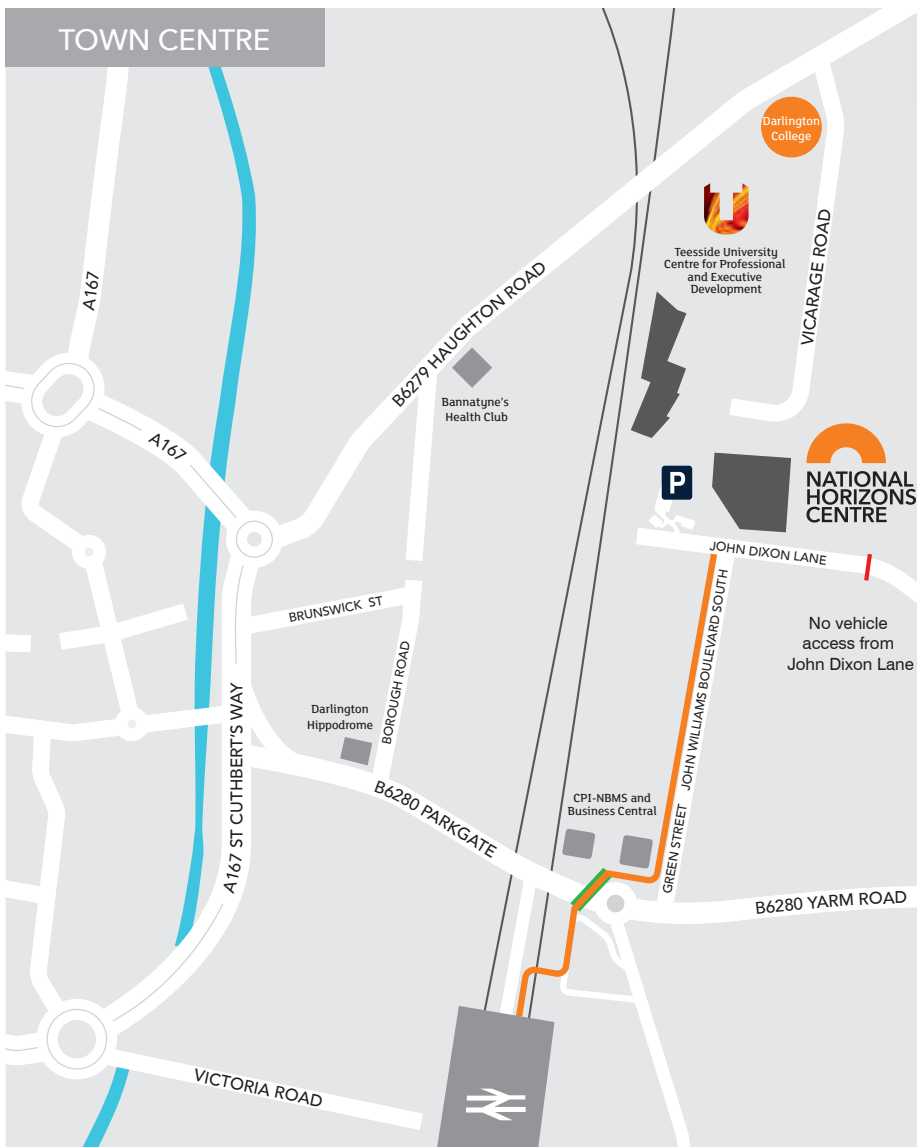

A UK CENTRE OF EXCELLENCE FOR THE BIOSCIENCE INDUSTRY

HOW TO FIND US

Located at Darlington's Central Park, alongside the Centre for Process Innovation's National Biologics Manufacturing Centre and Teesside University's Centre for Professional and Executive Development, the NHC sits next to the East Coast Main Line, placing it two and a half hours from London by rail, and within easy access of the A1 and three regional airports.

BY TRAIN / WALKING

As you leave the station take the footbridge over the railway line and then take the new Parkgate footbridge which links Darlington Station and Central Park. Continue past the CPI building on to Green Street and you will see the National Horizons Centre straight ahead.

Walking and cycling Route

BY CAR

The National Horizons Centre building is located on John Dixon Lane, and is accessed via Green Street from Yarm Road.

For Satellite Navigation use DL1 1GL

This will bring you to the CPI building which is located at the end of Green Street.