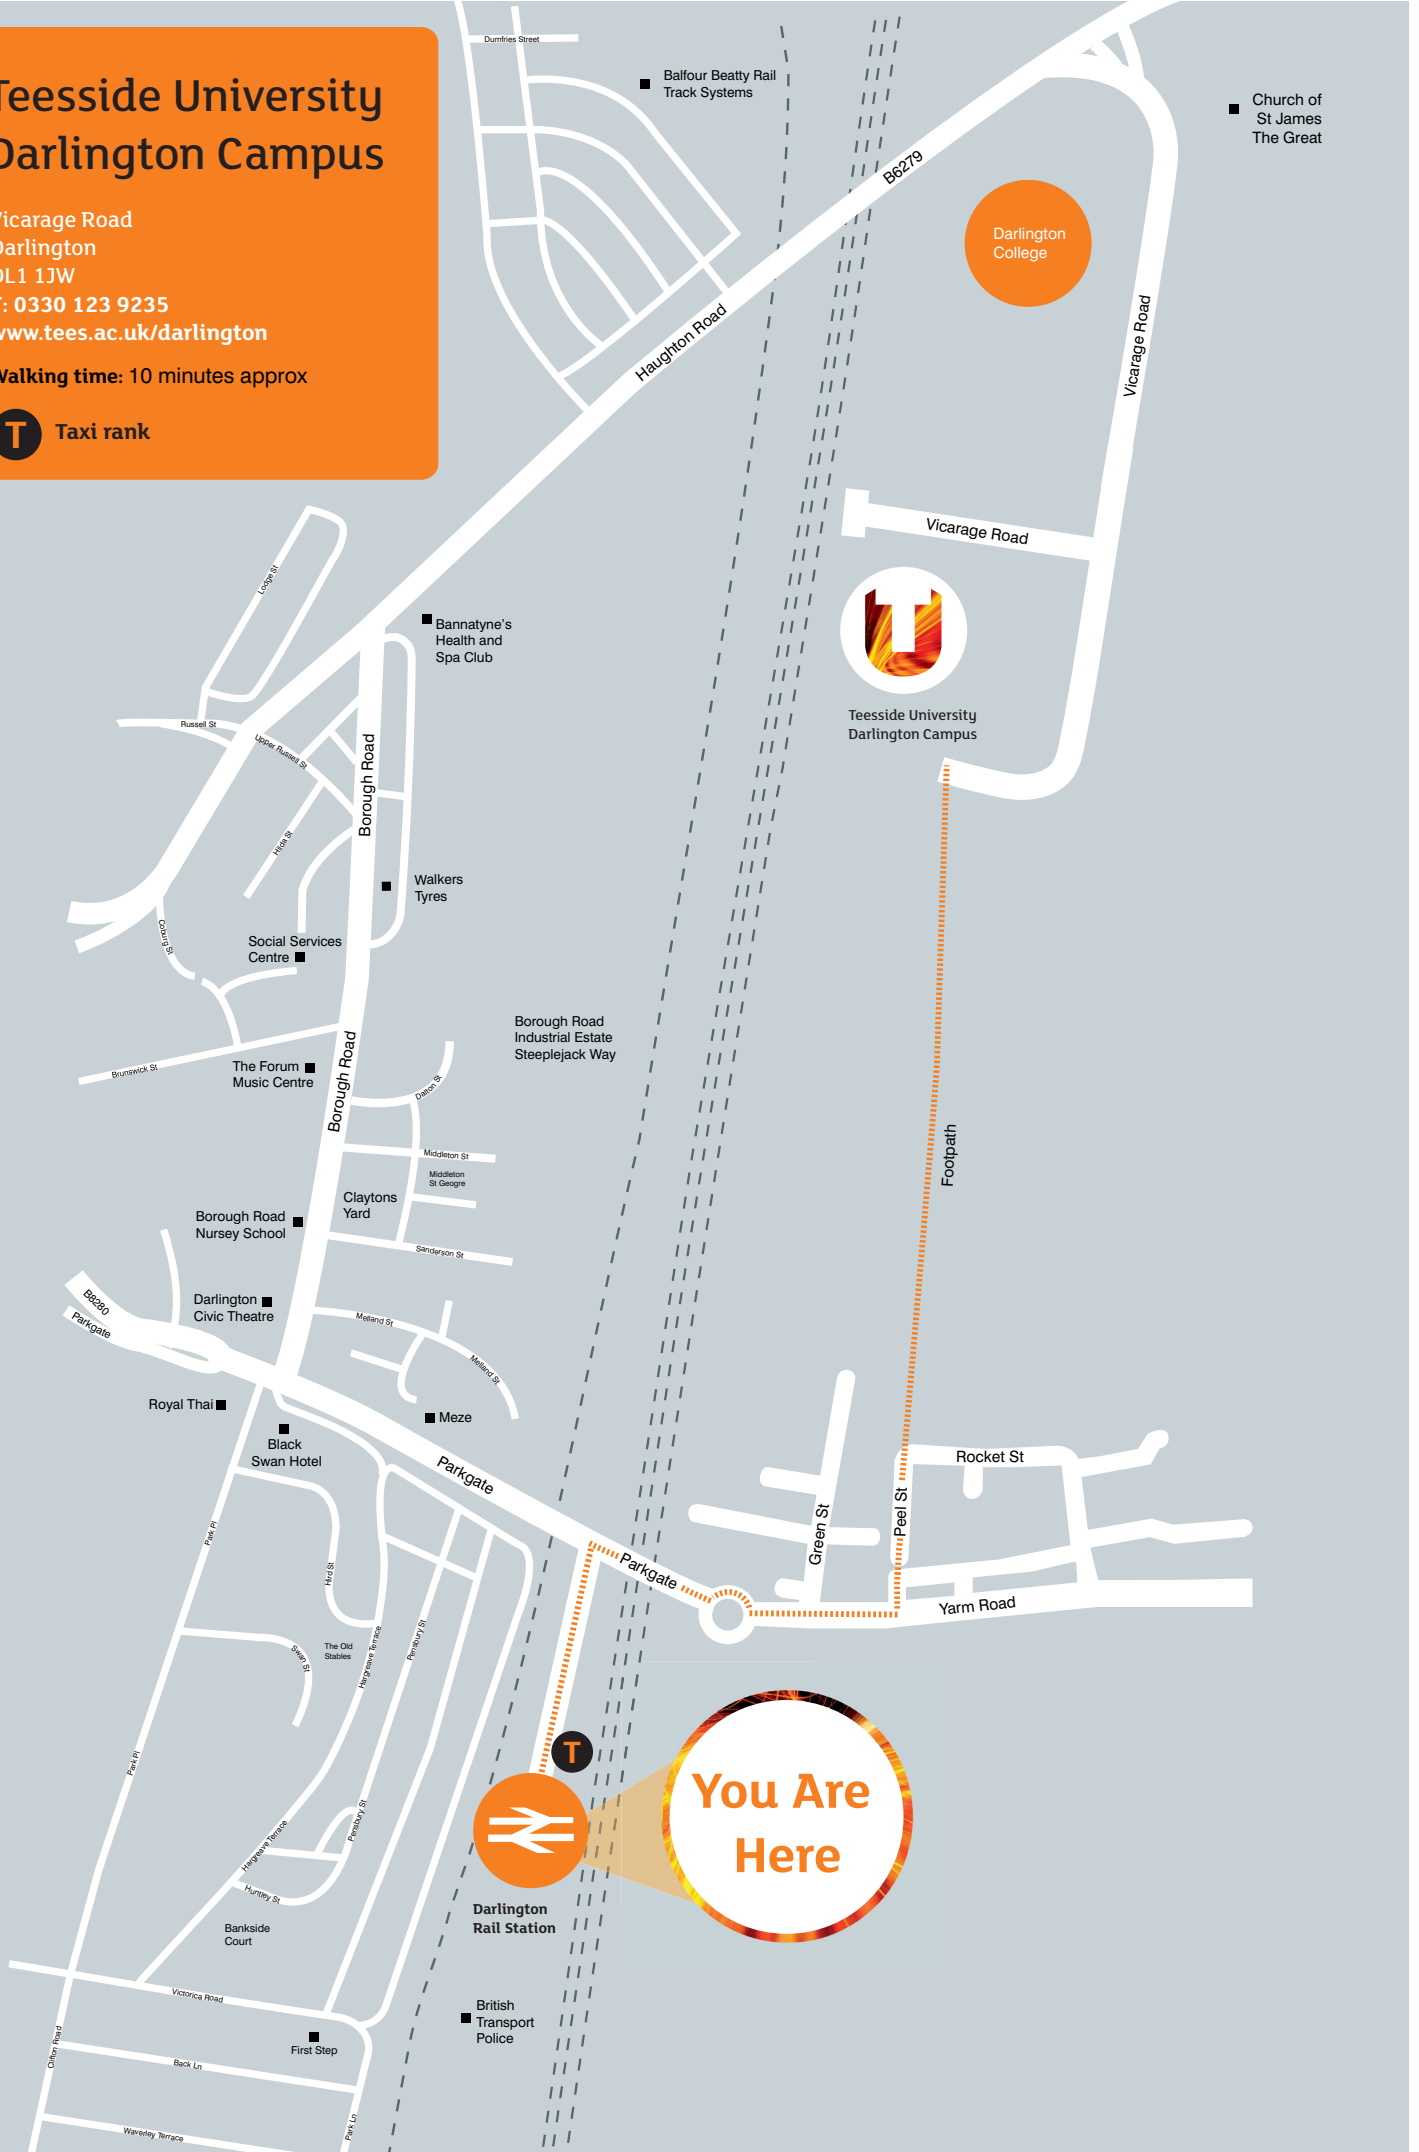

Teesside University Darlington Campus

Vicarage Road
Darlington
DL1 1JW
T: 0330 123 9235
www.tees.ac.uk/darlington

Walking time: 10 minutes approx

Taxi rank

Balfour Beatty Rail
Track Systems

Church of
St James
The Great

Darlington
College

Teesside University
Darlington Campus

Bannatyne's
Health and
Spa Club

Walkers
Tyres

Social Services
Centre

The Forum
Music Centre

Borough Road
Industrial Estate
Steeplejack Way

Borough Road
Nurse School

Darlington
Civic Theatre

Royal Thai

Black
Swan Hotel

Meze

Footpath

Rocket St

Yarm Road

Darlington
Rail Station

British
Transport
Police

First Step

You Are
Here