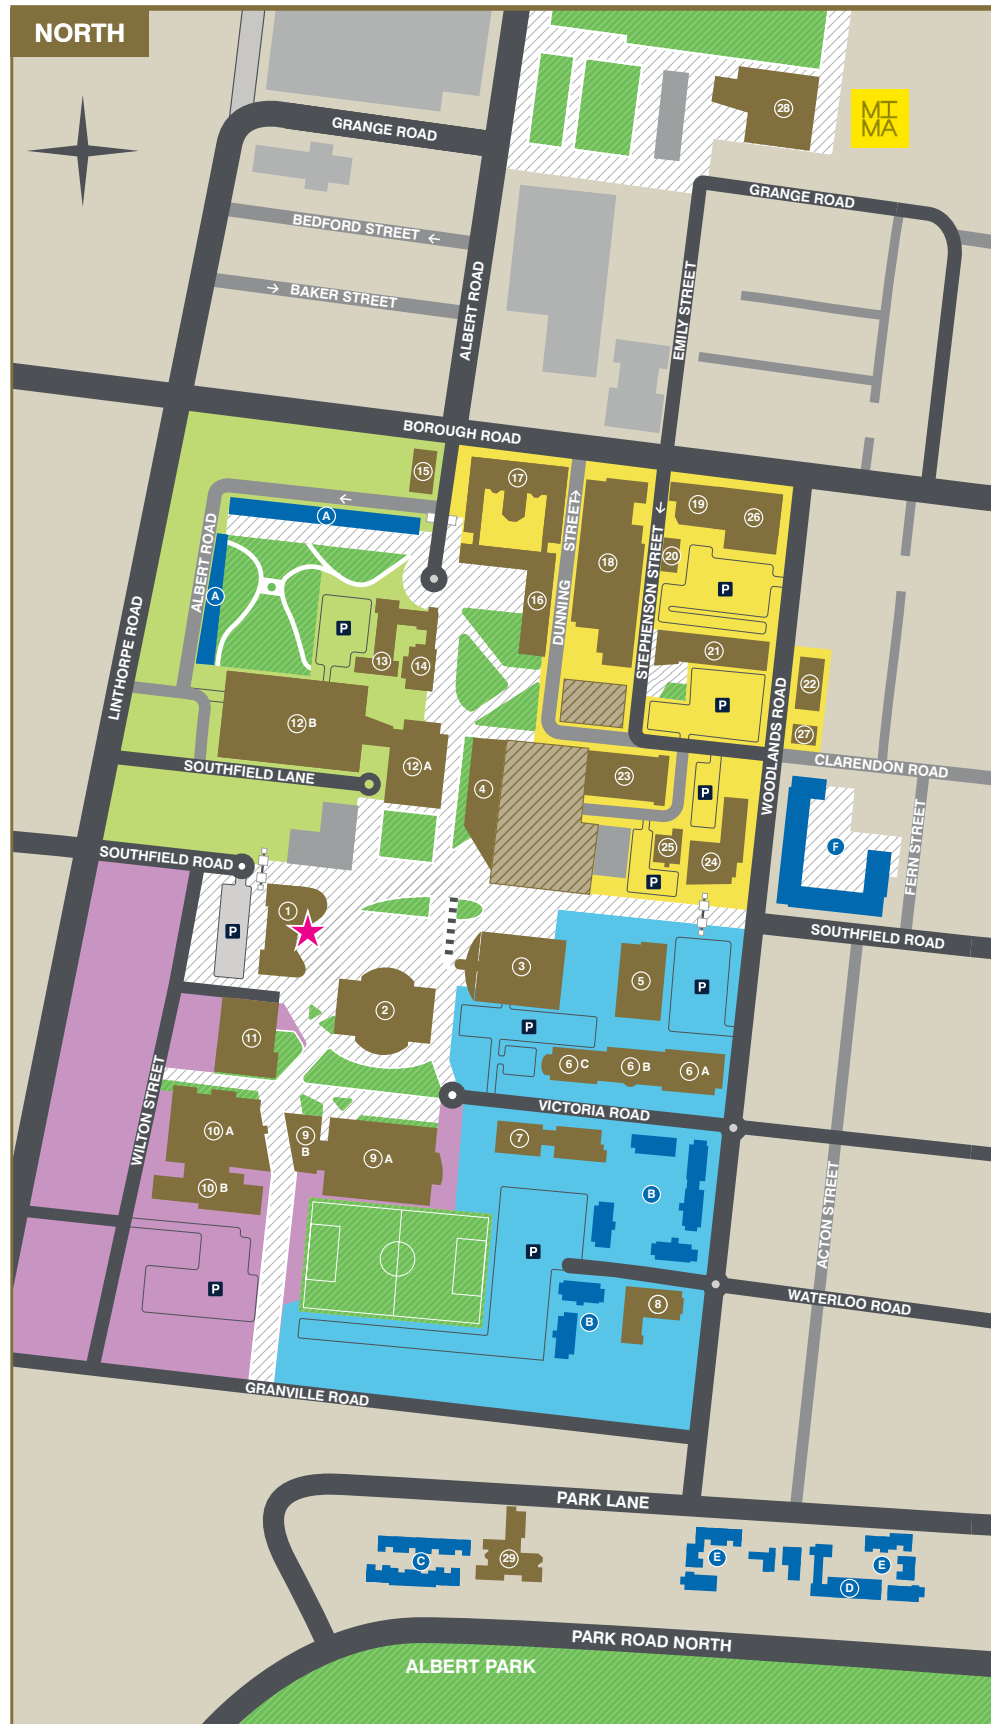

Campus Map

January 2024

UNIVERSITY BUILDINGS

CAMPUS HEART

1	The Curve	(T)
2	Library	(L)
3	Students' Union	
4	Student Life	(SL)

BLUE ZONE

5	Greig	(G)
6	A: Europa	(OLTC)
	B: Europa	(IT)
	C: Europa	(CFE)
7	Victoria	(V)
8	Mercuria	(MC)

PURPLE ZONE

9	A: Olympia	(OLY)
	B: The Gym	(OLY)
10	A: Centuria	(H)
	B: Centuria South	(HS)
11	Bios	(BIO)

GREEN ZONE

12	A: Themis	(TBS)
	B: Themis West	(CL)
13	Waterhouse	(W)
14	The Buttery	(BTY)
15	The Gateway	
	Visitor Centre	

YELLOW ZONE

16	Middlesbrough Tower	(M)
17	Constantine	(C)
18	Stephenson	(IC)
19	Cook	(CK)
20	Foster	(F)
21	Phoenix	(P)
22	Education House	
	Prayer Room	
23	Orion	(CE)
24	Athena	(A)
25	University House	(UH)
26	The Printworks	(PRW)
27	Zelos	

OUTSIDE ZONES

28	mima	
	Middlesbrough Institute of Modern Art	
29	Parkside Studios	

- ★ Main Entrance
- 🚭 This is a no smoking campus

ACCOMMODATION

A	King Edward's Square
B	Woodlands Halls (Blocks 1-7)
C	Parkside West (Houses 1-16)
D	Parkside Halls of Residences
E	Parkside East (House and flats 17-31)
F	Cornell Quarter