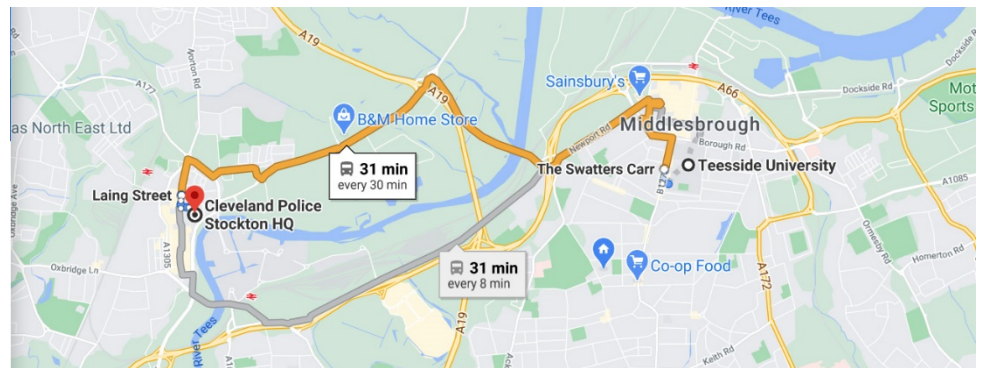

BY BUS

Approximately 30 minutes, including walk at either end

Cost: £4.60 return from Middlesbrough Bus Station (ask for Teesside Day Tripper ticket)

BY TRAIN

Approximately 30 minutes, including walk at either end

Give taxi driver this address:
Cleveland Police Stockton HQ
Thistle Green
Stockton-on-Tees
TS18 1TZ
01642 326326

Police registration for international students

HOW TO GET TO STOCKTON POLICE STATION

BY BUS

STEP 1: Walk from Teesside University to Middlesbrough Bus Station in Captain Cook Square (follow the dotted blue route – 11 minutes' walk).

STEP 2: Get 36, 37 or 38 bus from platform 16 inside bus station. Get off bus at Stand E, Stockton High Street (ride takes about 16 minutes).

STEP 3: Walk to Cleveland Police Station Stockton HQ (also known as Stockton Police Station) in Thistle Green (follow dotted blue route – 3 minutes' walk).

Plan your journey by bus, train or car at bit.ly/PoliceRegistrationRoute. Wearing a face mask on public transport is a legal requirement.