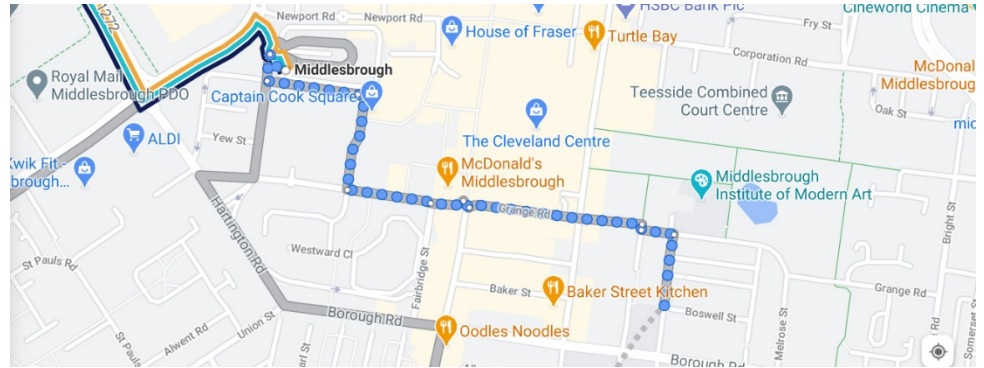

BY BUS

Approximately 30 minutes, including walk at either end

Cost: £4.60 return from Middlesbrough Bus Station (ask for Teesside Day Tripper ticket)

BY TRAIN

Approximately 30 minutes, including walk at either end

Cost: approximately £6 return from Middlesbrough Train Station to Stockton Train Station

See www.thetrainline.com for tickets

BY TAXI

Approximately 15 minutes

Cost: approximately £7.20 each way

Boro Cars: 01642 222222
Royal Cars: 01642 223344

STEP 1: Walk from Teesside University to Middlesbrough Bus Station in Captain Cook Square (follow the dotted blue route – 11 minutes' walk).

STEP 2: Get 36, 37 or 38 bus from platform 16 inside bus station. Get off bus at Stand E, Stockton High Street (ride takes about 16 minutes).

STEP 3: Walk to Cleveland Police Station Stockton HQ (also known as Stockton Police Station) in Thistle Green (follow dotted blue route – 3 minutes' walk).

Plan your journey by bus, train or car at bit.ly/PoliceRegistrationRoute. Wearing a face mask on public transport is a legal requirement.