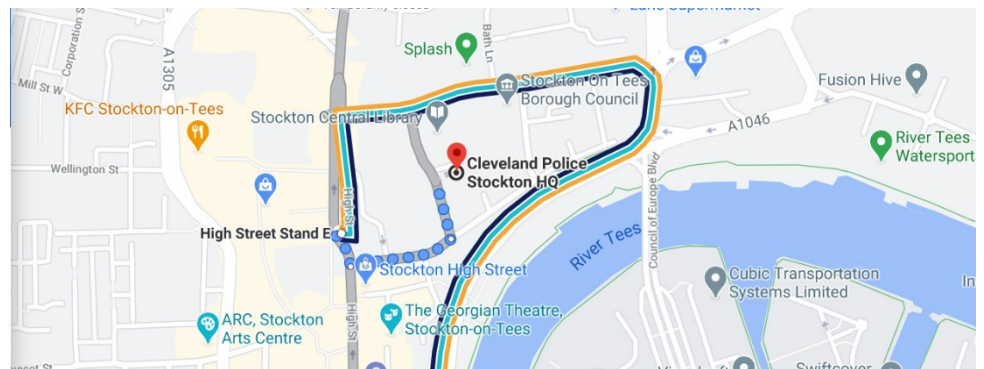

BY BUS

Approximately 30 minutes, including walk at either end

Cost: £4.60 return from Middlesbrough Bus Station (ask for Teesside Day Tripper ticket)

BY TRAIN

Approximately 30 minutes, including walk at either end

Give taxi driver this address:
Cleveland Police Stockton HQ
Thistle Green
Stockton-on-Tees
TS18 1TZ
01642 326326

Police registration for international students

HOW TO GET TO STOCKTON POLICE STATION

BY BUS

STEP 1: Walk from Teesside University to Middlesbrough Bus Station in Captain Cook Square (follow the dotted blue route – 11 minutes' walk).

STEP 2: Get 36, 37 or 38 bus from platform 16 inside bus station. Get off bus at Stand E, Stockton High Street (ride takes about 16 minutes).

STEP 3: Walk to Cleveland Police Station Stockton HQ (also known as Stockton Police Station) in Thistle Green (follow dotted blue route – 3 minutes' walk).

Plan your journey by bus, train or car at bit.ly/PoliceRegistrationRoute. Wearing a face mask on public transport is a legal requirement.